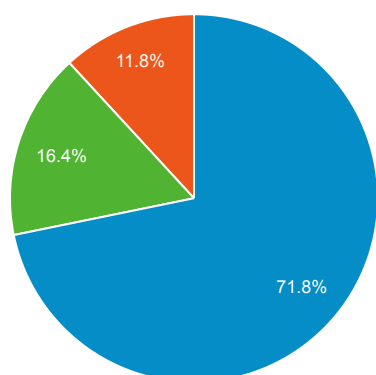

My Dashboard

All Users
+0.00% Sessions

Visits

Jul 1, 2021 - Jul 31, 2021

13,372

% of Total: 100.00% (13,372)

Jun 1, 2021 - Jun 30, 2021

14,639

% of Total: 100.00% (14,639)

Visits and Visits

Jul 1, 2021 - Jul 31, 2021: Sessions

Jun 1, 2021 - Jun 30, 2021: Sessions

Visits by Traffic Type

organic direct referral

Jul 1, 2021 - Jul 31, 2021

Jun 1, 2021 - Jun 30, 2021

Visits and Pageviews by Mobile

Mobile (Including Tablet)	Sessions	Pageviews
No		
Jul 1, 2021 - Jul 31, 2021	8,462	15,279
Jun 1, 2021 - Jun 30, 2021	9,798	17,365
% Change	-13.64%	-12.01%
Yes		
Jul 1, 2021 - Jul 31, 2021	4,910	6,710
Jun 1, 2021 - Jun 30, 2021	4,841	6,922
% Change	1.43%	-3.06%

Avg. Visit Duration

Jul 1, 2021 - Jul 31, 2021: Avg. Session Duration

Jun 1, 2021 - Jun 30, 2021: Avg. Session Duration

Visits and Avg. Visit Duration by Country / Territory

Country	Sessions	Avg. Session Duration
India		
Jul 1, 2021 - Jul 31, 2021	4,508	00:01:23
Jun 1, 2021 - Jun 30, 2021	4,108	00:01:18
% Change	9.74%	5.13%
United States		
Jul 1, 2021 - Jul 31, 2021	1,891	00:01:22
Jun 1, 2021 - Jun 30, 2021	1,908	00:01:09
% Change	-0.89%	19.43%
China		
Jul 1, 2021 - Jul 31, 2021	1,260	00:00:17
Jun 1, 2021 - Jun 30, 2021	1,283	00:00:39
% Change	-1.79%	-56.88%
Germany		
Jul 1, 2021 - Jul 31, 2021	468	00:01:44
Jun 1, 2021 - Jun 30, 2021	480	00:02:11
% Change	-2.50%	-20.11%
United Kingdom		
Jul 1, 2021 - Jul 31, 2021	265	00:01:12
Jun 1, 2021 - Jun 30, 2021	363	00:01:27
% Change	-27.00%	-17.99%
Canada		
Jul 1, 2021 - Jul 31, 2021	259	00:01:32
Jun 1, 2021 - Jun 30, 2021	262	00:01:30
% Change	-1.15%	2.60%
Turkey		
Jul 1, 2021 - Jul 31, 2021	236	00:01:59
Jun 1, 2021 - Jun 30, 2021	489	00:02:03
% Change	-51.74%	-2.69%
Iran		
Jul 1, 2021 - Jul 31, 2021	187	00:01:43
Jun 1, 2021 - Jun 30, 2021	213	00:01:37
% Change	-12.21%	5.94%
Brazil		
Jul 1, 2021 - Jul 31, 2021	176	00:01:41
Jun 1, 2021 - Jun 30, 2021	158	00:02:06
% Change	11.39%	-20.19%
Nigeria		
Jul 1, 2021 - Jul 31, 2021	167	00:01:51