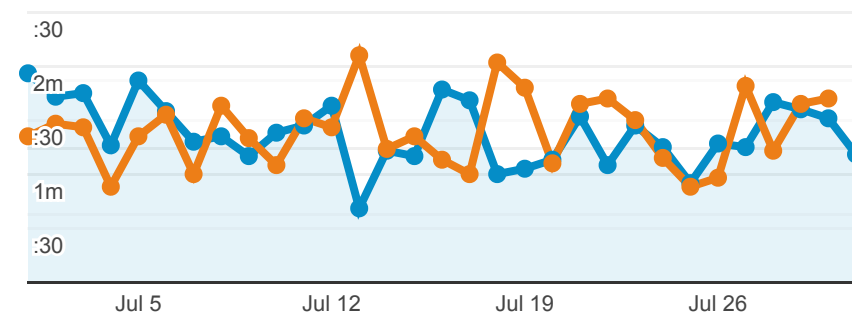

My Dashboard

All Users
+0.00% Sessions

Visits

Jul 1, 2021 - Jul 31, 2021

13,372

% of Total: 100.00% (13,372)

Jun 1, 2021 - Jun 30, 2021

14,639

% of Total: 100.00% (14,639)

Visits and Visits

Jul 1, 2021 - Jul 31, 2021: Sessions

Jun 1, 2021 - Jun 30, 2021: Sessions

Visits by Traffic Type

organic direct referral

Jul 1, 2021 - Jul 31, 2021

Jun 1, 2021 - Jun 30, 2021

Visits and Pageviews by Mobile

Mobile (Including Tablet)	Sessions	Pageviews
No		
Jul 1, 2021 - Jul 31, 2021	8,462	15,279
Jun 1, 2021 - Jun 30, 2021	9,798	17,365
% Change	-13.64%	-12.01%
Yes		
Jul 1, 2021 - Jul 31, 2021	4,910	6,710
Jun 1, 2021 - Jun 30, 2021	4,841	6,922
% Change	1.43%	-3.06%

Avg. Visit Duration

Jul 1, 2021 - Jul 31, 2021: Avg. Session Duration

Jun 1, 2021 - Jun 30, 2021: Avg. Session Duration

Visits and Avg. Visit Duration by Country / Territory

Country	Sessions	Avg. Session Duration
India		
Jul 1, 2021 - Jul 31, 2021	4,508	00:01:23
Jun 1, 2021 - Jun 30, 2021	4,108	00:01:18
% Change	9.74%	5.13%
United States		
Jul 1, 2021 - Jul 31, 2021	1,891	00:01:22
Jun 1, 2021 - Jun 30, 2021	1,908	00:01:09
% Change	-0.89%	19.43%
China		
Jul 1, 2021 - Jul 31, 2021	1,260	00:00:17
Jun 1, 2021 - Jun 30, 2021	1,283	00:00:39
% Change	-1.79%	-56.88%
Germany		
Jul 1, 2021 - Jul 31, 2021	468	00:01:44
Jun 1, 2021 - Jun 30, 2021	480	00:02:11
% Change	-2.50%	-20.11%
United Kingdom		
Jul 1, 2021 - Jul 31, 2021	265	00:01:12
Jun 1, 2021 - Jun 30, 2021	363	00:01:27
% Change	-27.00%	-17.99%
Canada		
Jul 1, 2021 - Jul 31, 2021	259	00:01:32
Jun 1, 2021 - Jun 30, 2021	262	00:01:30
% Change	-1.15%	2.60%
Turkey		
Jul 1, 2021 - Jul 31, 2021	236	00:01:59
Jun 1, 2021 - Jun 30, 2021	489	00:02:03
% Change	-51.74%	-2.69%
Iran		
Jul 1, 2021 - Jul 31, 2021	187	00:01:43
Jun 1, 2021 - Jun 30, 2021	213	00:01:37
% Change	-12.21%	5.94%
Brazil		
Jul 1, 2021 - Jul 31, 2021	176	00:01:41
Jun 1, 2021 - Jun 30, 2021	158	00:02:06
% Change	11.39%	-20.19%
Nigeria		
Jul 1, 2021 - Jul 31, 2021	167	00:01:51