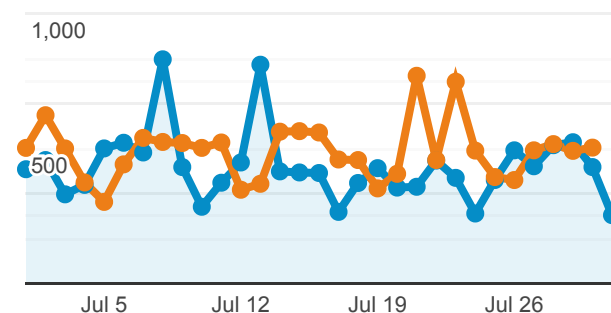

My Dashboard

All Users
+0.00% Sessions

Visits

Jul 1, 2021 - Jul 31, 2021

13,372

% of Total: 100.00% (13,372)

Jun 1, 2021 - Jun 30, 2021

14,639

% of Total: 100.00% (14,639)

Visits and Visits

Jul 1, 2021 - Jul 31, 2021: Sessions

Jun 1, 2021 - Jun 30, 2021: Sessions

Visits by Traffic Type

organic direct referral

Jul 1, 2021 - Jul 31, 2021

Jun 1, 2021 - Jun 30, 2021

Avg. Visit Duration

Jul 1, 2021 - Jul 31, 2021: Avg. Session Duration

Jun 1, 2021 - Jun 30, 2021: Avg. Session Duration

Visits and Avg. Visit Duration by Country / Territory

Country	Sessions	Avg. Session Duration
India		
Jul 1, 2021 - Jul 31, 2021	4,508	00:01:23
Jun 1, 2021 - Jun 30, 2021	4,108	00:01:18
% Change	9.74%	5.13%
United States		
Jul 1, 2021 - Jul 31, 2021	1,891	00:01:22
Jun 1, 2021 - Jun 30, 2021	1,908	00:01:09
% Change	-0.89%	19.43%
China		
Jul 1, 2021 - Jul 31, 2021	1,260	00:00:17
Jun 1, 2021 - Jun 30, 2021	1,283	00:00:39
% Change	-1.79%	-56.88%
Germany		
Jul 1, 2021 - Jul 31, 2021	468	00:01:44
Jun 1, 2021 - Jun 30, 2021	480	00:02:11
% Change	-2.50%	-20.11%
United Kingdom		
Jul 1, 2021 - Jul 31, 2021	265	00:01:12
Jun 1, 2021 - Jun 30, 2021	363	00:01:27
% Change	-27.00%	-17.99%
Canada		
Jul 1, 2021 - Jul 31, 2021	259	00:01:32
Jun 1, 2021 - Jun 30, 2021	262	00:01:30
% Change	-1.15%	2.60%
Turkey		
Jul 1, 2021 - Jul 31, 2021	236	00:01:59
Jun 1, 2021 - Jun 30, 2021	489	00:02:03
% Change	-51.74%	-2.69%
Iran		
Jul 1, 2021 - Jul 31, 2021	187	00:01:43
Jun 1, 2021 - Jun 30, 2021	213	00:01:37
% Change	-12.21%	5.94%
Brazil		
Jul 1, 2021 - Jul 31, 2021	176	00:01:41
Jun 1, 2021 - Jun 30, 2021	158	00:02:06
% Change	11.39%	-20.19%
Nigeria		
Jul 1, 2021 - Jul 31, 2021	167	00:01:51

% New Visits

Jun 1, 2021 - Jun 30, 2021

103

00:02:47

% Change

62.14%

-33.43%

Unique Visitors