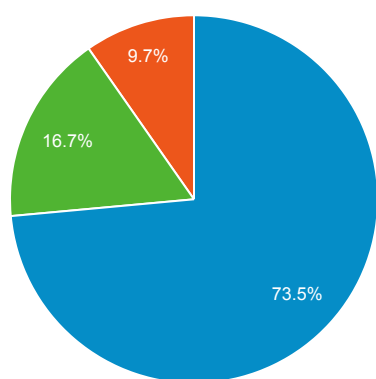

My Dashboard

All Users
+0.00% Sessions

Visits

Jul 1, 2021 - Jul 31, 2021

13,372

% of Total: 100.00% (13,372)

Jun 1, 2021 - Jun 30, 2021

14,639

% of Total: 100.00% (14,639)

Visits and Visits

Jul 1, 2021 - Jul 31, 2021: Sessions

Jun 1, 2021 - Jun 30, 2021: Sessions

Visits by Traffic Type

organic direct referral

Jul 1, 2021 - Jul 31, 2021

Jun 1, 2021 - Jun 30, 2021

Visits and Pageviews by Mobile

Mobile (Including Tablet)	Sessions	Pageviews
No		
Jul 1, 2021 - Jul 31, 2021	8,462	15,279
Jun 1, 2021 - Jun 30, 2021	9,798	17,365
% Change	-13.64%	-12.01%
Yes		
Jul 1, 2021 - Jul 31, 2021	4,910	6,710
Jun 1, 2021 - Jun 30, 2021	4,841	6,922
% Change	1.43%	-3.06%

Avg. Visit Duration

Jul 1, 2021 - Jul 31, 2021: Avg. Session Duration

Jun 1, 2021 - Jun 30, 2021: Avg. Session Duration

Visits and Avg. Visit Duration by Country / Territory

Country	Sessions	Avg. Session Duration
India		
Jul 1, 2021 - Jul 31, 2021	4,508	00:01:23
Jun 1, 2021 - Jun 30, 2021	4,108	00:01:18
% Change	9.74%	5.13%
United States		
Jul 1, 2021 - Jul 31, 2021	1,891	00:01:22
Jun 1, 2021 - Jun 30, 2021	1,908	00:01:09
% Change	-0.89%	19.43%
China		
Jul 1, 2021 - Jul 31, 2021	1,260	00:00:17
Jun 1, 2021 - Jun 30, 2021	1,283	00:00:39
% Change	-1.79%	-56.88%
Germany		
Jul 1, 2021 - Jul 31, 2021	468	00:01:44
Jun 1, 2021 - Jun 30, 2021	480	00:02:11
% Change	-2.50%	-20.11%
United Kingdom		
Jul 1, 2021 - Jul 31, 2021	265	00:01:12
Jun 1, 2021 - Jun 30, 2021	363	00:01:27
% Change	-27.00%	-17.99%
Canada		
Jul 1, 2021 - Jul 31, 2021	259	00:01:32
Jun 1, 2021 - Jun 30, 2021	262	00:01:30
% Change	-1.15%	2.60%
Turkey		
Jul 1, 2021 - Jul 31, 2021	236	00:01:59
Jun 1, 2021 - Jun 30, 2021	489	00:02:03
% Change	-51.74%	-2.69%
Iran		
Jul 1, 2021 - Jul 31, 2021	187	00:01:43
Jun 1, 2021 - Jun 30, 2021	213	00:01:37
% Change	-12.21%	5.94%
Brazil		
Jul 1, 2021 - Jul 31, 2021	176	00:01:41
Jun 1, 2021 - Jun 30, 2021	158	00:02:06
% Change	11.39%	-20.19%
Nigeria		
Jul 1, 2021 - Jul 31, 2021	167	00:01:51