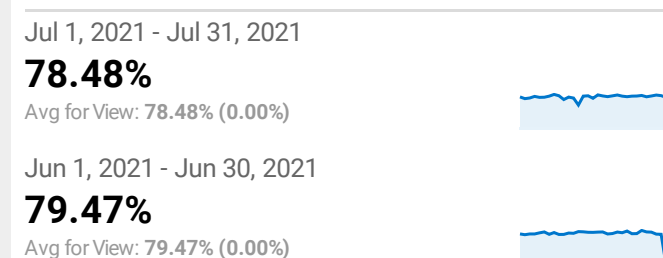

% of Total: 100.00% (14,639)

Visits and Visits

Jul 1, 2021 - Jul 31, 2021: Sessions

Jun 1, 2021 - Jun 30, 2021: Sessions

Visits by Traffic Type

organic direct referral

Jul 1, 2021 - Jul 31, 2021

Jun 1, 2021 - Jun 30, 2021

Visits and Pageviews by Mobile

Mobile (Including Tablet)	Sessions	Pageviews
No		
Jul 1, 2021 - Jul 31, 2021	8,462	15,279
Jun 1, 2021 - Jun 30, 2021	9,798	17,365
% Change	-13.64%	-12.01%
Yes		
Jul 1, 2021 - Jul 31, 2021	4,910	6,710
Jun 1, 2021 - Jun 30, 2021	4,841	6,922
% Change	1.43%	-3.06%

Avg. Visit Duration

Jul 1, 2021 - Jul 31, 2021: Avg. Session Duration

Jun 1, 2021 - Jun 30, 2021: Avg. Session Duration

Visits and Avg. Visit Duration by Country / Territory

Country	Sessions	Avg. Session Duration
India		
Jul 1, 2021 - Jul 31, 2021	4,508	00:01:23
Jun 1, 2021 - Jun 30, 2021	4,108	00:01:18
% Change	9.74%	5.13%
United States		
Jul 1, 2021 - Jul 31, 2021	1,891	00:01:22
Jun 1, 2021 - Jun 30, 2021	1,908	00:01:09
% Change	-0.89%	19.43%
China		
Jul 1, 2021 - Jul 31, 2021	1,260	00:00:17
Jun 1, 2021 - Jun 30, 2021	1,283	00:00:39
% Change	-1.79%	-56.88%
Germany		
Jul 1, 2021 - Jul 31, 2021	468	00:01:44
Jun 1, 2021 - Jun 30, 2021	480	00:02:11
% Change	-2.50%	-20.11%
United Kingdom		
Jul 1, 2021 - Jul 31, 2021	265	00:01:12
Jun 1, 2021 - Jun 30, 2021	363	00:01:27
% Change	-27.00%	-17.99%
Canada		
Jul 1, 2021 - Jul 31, 2021	259	00:01:32
Jun 1, 2021 - Jun 30, 2021	262	00:01:30
% Change	-1.15%	2.60%
Turkey		
Jul 1, 2021 - Jul 31, 2021	236	00:01:59
Jun 1, 2021 - Jun 30, 2021	489	00:02:03
% Change	-51.74%	-2.69%
Iran		
Jul 1, 2021 - Jul 31, 2021	187	00:01:43
Jun 1, 2021 - Jun 30, 2021	213	00:01:37
% Change	-12.21%	5.94%
Brazil		
Jul 1, 2021 - Jul 31, 2021	176	00:01:41
Jun 1, 2021 - Jun 30, 2021	158	00:02:06
% Change	11.39%	-20.19%
Nigeria		
Jul 1, 2021 - Jul 31, 2021	167	00:01:51

% New Visits

Jun 1, 2021 - Jun 30, 2021

103

00:02:47

% Change

62.14%

-33.43%

Unique Visitors