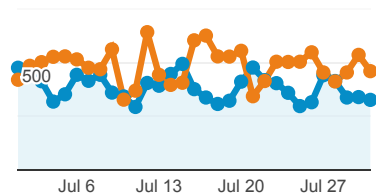

My Dashboard

Jul 1, 2020 - Jul 31, 2020
Compare to: May 31, 2020 - Jun 30, 2020

All Users
+0.00% Sessions

Visits

Jul 1, 2020 - Jul 31, 2020

11,899

% of Total: 100.00% (11,899)

May 31, 2020 - Jun 30, 2020

15,011

% of Total: 100.00% (15,011)

Visits and Visits

Jul 1, 2020 - Jul 31, 2020:

● Sessions

May 31, 2020 - Jun 30, 2020:

● Sessions

1,000

Visits by Traffic Type

organic direct referral zalo

Jul 1, 2020 - Jul 31, 2020

May 31, 2020 - Jun 30, 2020

Visits and Pageviews by Mobile

Avg. Visit Duration

Jul 1, 2020 - Jul 31, 2020: ● Avg. Session Duration

May 31, 2020 - Jun 30, 2020: ● Avg. Session Duration

Visits and Avg. Visit Duration by Country / Territory

Country	Sessions	Avg. Session Duration
India		
Jul 1, 2020 - Jul 31, 2020	2,471	00:01:41
May 31, 2020 - Jun 30, 2020	2,614	00:01:33
% Change	-5.47%	9.08%
United States		
Jul 1, 2020 - Jul 31, 2020	2,406	00:01:36
May 31, 2020 - Jun 30, 2020	2,627	00:01:29
% Change	-8.41%	8.54%
Germany		
Jul 1, 2020 - Jul 31, 2020	582	00:01:54
May 31, 2020 - Jun 30, 2020	663	00:02:02
% Change	-12.22%	-6.64%
China		
Jul 1, 2020 - Jul 31, 2020	403	00:01:27
May 31, 2020 - Jun 30, 2020	435	00:02:00
% Change	-7.36%	-27.18%
United Kingdom		
Jul 1, 2020 - Jul 31, 2020	395	00:01:31
May 31, 2020 - Jun 30, 2020	518	00:01:29
% Change	-23.75%	2.57%
Pakistan		
Jul 1, 2020 - Jul 31, 2020	334	00:02:28
May 31, 2020 - Jun 30, 2020	220	00:01:23