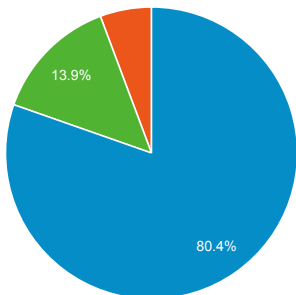

15,011

% of Total: 100.00% (15,011)

Visits and Visits

Jul 1, 2020 - Jul 31, 2020:

● Sessions

May 31, 2020 - Jun 30, 2020:

● Sessions

1,000

Visits by Traffic Type

organic direct referral zalo

Jul 1, 2020 - Jul 31, 2020

May 31, 2020 - Jun 30, 2020

Visits and Pageviews by Mobile

Avg. Visit Duration

Jul 1, 2020 - Jul 31, 2020: ● Avg. Session Duration

May 31, 2020 - Jun 30, 2020: ● Avg. Session Duration

Visits and Avg. Visit Duration by Country / Territory

Country	Sessions	Avg. Session Duration
India		
Jul 1, 2020 - Jul 31, 2020	2,471	00:01:41
May 31, 2020 - Jun 30, 2020	2,614	00:01:33
% Change	-5.47%	9.08%
United States		
Jul 1, 2020 - Jul 31, 2020	2,406	00:01:36
May 31, 2020 - Jun 30, 2020	2,627	00:01:29
% Change	-8.41%	8.54%
Germany		
Jul 1, 2020 - Jul 31, 2020	582	00:01:54
May 31, 2020 - Jun 30, 2020	663	00:02:02
% Change	-12.22%	-6.64%
China		
Jul 1, 2020 - Jul 31, 2020	403	00:01:27
May 31, 2020 - Jun 30, 2020	435	00:02:00
% Change	-7.36%	-27.18%
United Kingdom		
Jul 1, 2020 - Jul 31, 2020	395	00:01:31
May 31, 2020 - Jun 30, 2020	518	00:01:29
% Change	-23.75%	2.57%
Pakistan		
Jul 1, 2020 - Jul 31, 2020	334	00:02:28
May 31, 2020 - Jun 30, 2020	220	00:01:23