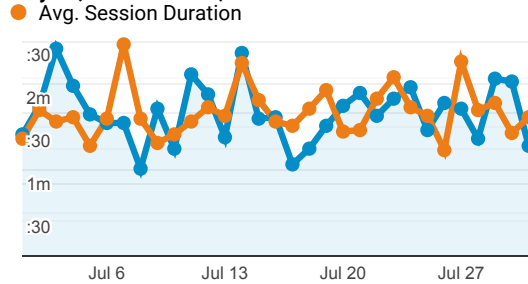

My Dashboard

Jul 1, 2020 - Jul 31, 2020
Compare to: May 31, 2020 - Jun 30, 2020

All Users
+0.00% Sessions

Visits

Jul 1, 2020 - Jul 31, 2020

11,899

% of Total: 100.00% (11,899)

May 31, 2020 - Jun 30, 2020

15,011

% of Total: 100.00% (15,011)

Visits and Visits

Jul 1, 2020 - Jul 31, 2020:

● Sessions

May 31, 2020 - Jun 30, 2020:

● Sessions

1,000

Visits by Traffic Type

organic direct referral zalo

Jul 1, 2020 - Jul 31, 2020

May 31, 2020 - Jun 30, 2020

Visits and Pageviews by Mobile

Avg. Visit Duration

Jul 1, 2020 - Jul 31, 2020: ● Avg. Session Duration

May 31, 2020 - Jun 30, 2020: ● Avg. Session Duration

Visits and Avg. Visit Duration by Country / Territory

Country	Sessions	Avg. Session Duration
India		
Jul 1, 2020 - Jul 31, 2020	2,471	00:01:41
May 31, 2020 - Jun 30, 2020	2,614	00:01:33
% Change	-5.47%	9.08%
United States		
Jul 1, 2020 - Jul 31, 2020	2,406	00:01:36
May 31, 2020 - Jun 30, 2020	2,627	00:01:29
% Change	-8.41%	8.54%
Germany		
Jul 1, 2020 - Jul 31, 2020	582	00:01:54
May 31, 2020 - Jun 30, 2020	663	00:02:02
% Change	-12.22%	-6.64%
China		
Jul 1, 2020 - Jul 31, 2020	403	00:01:27
May 31, 2020 - Jun 30, 2020	435	00:02:00
% Change	-7.36%	-27.18%
United Kingdom		
Jul 1, 2020 - Jul 31, 2020	395	00:01:31
May 31, 2020 - Jun 30, 2020	518	00:01:29
% Change	-23.75%	2.57%
Pakistan		
Jul 1, 2020 - Jul 31, 2020	334	00:02:28
May 31, 2020 - Jun 30, 2020	220	00:01:23