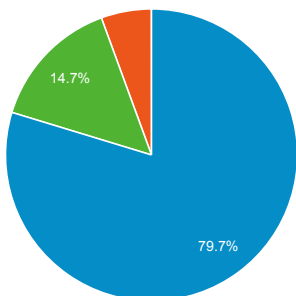

15,011

% of Total: 100.00% (15,011)

Visits and Visits

Jul 1, 2020 - Jul 31, 2020:

● Sessions

May 31, 2020 - Jun 30, 2020:

● Sessions

1,000

Visits by Traffic Type

organic direct referral zalo

Jul 1, 2020 - Jul 31, 2020

May 31, 2020 - Jun 30, 2020

Visits and Pageviews by Mobile

Avg. Visit Duration

Jul 1, 2020 - Jul 31, 2020: ● Avg. Session Duration

May 31, 2020 - Jun 30, 2020: ● Avg. Session Duration

Visits and Avg. Visit Duration by Country / Territory

Country	Sessions	Avg. Session Duration
India		
Jul 1, 2020 - Jul 31, 2020	2,471	00:01:41
May 31, 2020 - Jun 30, 2020	2,614	00:01:33
% Change	-5.47%	9.08%
United States		
Jul 1, 2020 - Jul 31, 2020	2,406	00:01:36
May 31, 2020 - Jun 30, 2020	2,627	00:01:29
% Change	-8.41%	8.54%
Germany		
Jul 1, 2020 - Jul 31, 2020	582	00:01:54
May 31, 2020 - Jun 30, 2020	663	00:02:02
% Change	-12.22%	-6.64%
China		
Jul 1, 2020 - Jul 31, 2020	403	00:01:27
May 31, 2020 - Jun 30, 2020	435	00:02:00
% Change	-7.36%	-27.18%
United Kingdom		
Jul 1, 2020 - Jul 31, 2020	395	00:01:31
May 31, 2020 - Jun 30, 2020	518	00:01:29
% Change	-23.75%	2.57%
Pakistan		
Jul 1, 2020 - Jul 31, 2020	334	00:02:28
May 31, 2020 - Jun 30, 2020	220	00:01:23