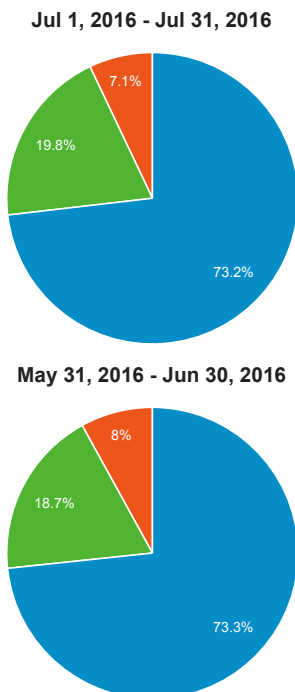

## Visits

## Avg. Visit Duration

## Visits and Pageviews by Mobile

Mobile (Including Tablet)	Sessions	Pageviews			
			May 31, 2016 - Jun 30, 2016	249	00:01:52
			<b>% Change</b>	<b>-4.02%</b>	<b>-9.84%</b>
			Canada		
No			Jul 1, 2016 - Jul 31, 2016	225	00:01:27
Jul 1, 2016 - Jul 31, 2016	5,155	11,607	May 31, 2016 - Jun 30, 2016	241	00:02:19
May 31, 2016 - Jun 30, 2016	6,553	14,034	<b>% Change</b>	<b>-6.64%</b>	<b>-37.16%</b>
<b>% Change</b>	<b>-21.33%</b>	<b>-17.29%</b>	Brazil		
Yes			Jul 1, 2016 - Jul 31, 2016	136	00:01:59
Jul 1, 2016 - Jul 31, 2016	929	1,554	May 31, 2016 - Jun 30, 2016	226	00:02:01
May 31, 2016 - Jun 30, 2016	1,225	1,908	<b>% Change</b>	<b>-39.82%</b>	<b>-1.35%</b>
<b>% Change</b>	<b>-24.16%</b>	<b>-18.55%</b>	China		
			Jul 1, 2016 - Jul 31, 2016	119	00:01:25
			May 31, 2016 - Jun 30, 2016	172	00:02:46
			<b>% Change</b>	<b>-30.81%</b>	<b>-49.05%</b>
			Iran		
			Jul 1, 2016 - Jul 31, 2016	119	00:02:51
			May 31, 2016 - Jun 30, 2016	157	00:02:00
			<b>% Change</b>	<b>-24.20%</b>	<b>43.22%</b>
			Australia		
			Jul 1, 2016 - Jul 31, 2016	109	00:00:59
			May 31, 2016 - Jun 30, 2016	163	00:00:56
			<b>% Change</b>	<b>-33.13%</b>	<b>6.14%</b>