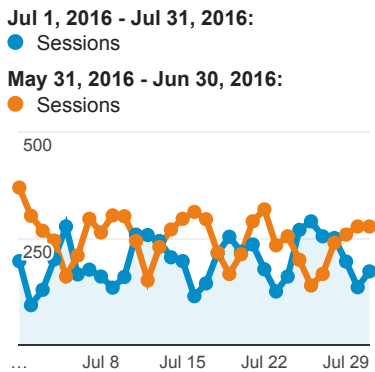

# My Dashboard

Jul 1, 2016 - Jul 31, 2016  
Compare to: May 31, 2016 - Jun 30, 2016

All Users  
+0.00% Sessions

## Visits

## Avg. Visit Duration