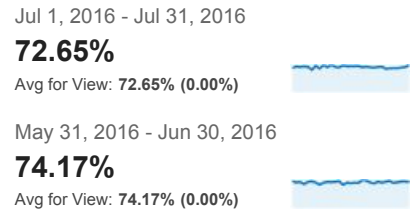

% New Visits