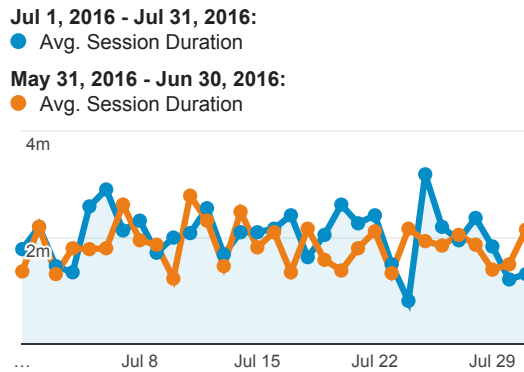

## Visits

## Visits by Traffic Type

organic direct referral

## Avg. Visit Duration