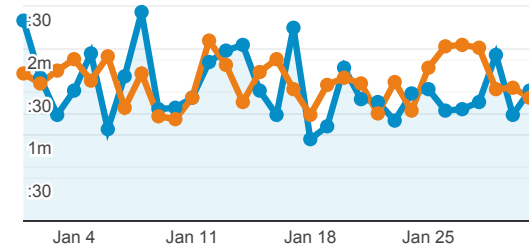

My Dashboard

Jan 1, 2021 - Jan 31, 2021
Compare to: Dec 1, 2020 - Dec 31, 2020

All Users
+0.00% Sessions

Visits

Jan 1, 2021 - Jan 31, 2021

13,593

% of Total: 100.00% (13,593)

Dec 1, 2020 - Dec 31, 2020

15,014

% of Total: 100.00% (15,014)

Visits and Visits

Jan 1, 2021 - Jan 31, 2021:

● Sessions

Dec 1, 2020 - Dec 31, 2020:

● Sessions

Visits by Traffic Type

■ organic ■ direct ■ referral

Jan 1, 2021 - Jan 31, 2021

Dec 1, 2020 - Dec 31, 2020

Visits and Pageviews by Mobile

Mobile

Avg. Visit Duration

Jan 1, 2021 - Jan 31, 2021: ● Avg. Session Duration

Dec 1, 2020 - Dec 31, 2020: ● Avg. Session Duration

Visits and Avg. Visit Duration by Country / Territory

Country	Sessions	Avg. Session Duration
India		
Jan 1, 2021 - Jan 31, 2021	2,987	00:01:18
Dec 1, 2020 - Dec 31, 2020	3,079	00:01:25
% Change	-2.99%	-8.23%
United States		
Jan 1, 2021 - Jan 31, 2021	1,829	00:01:24
Dec 1, 2020 - Dec 31, 2020	2,502	00:01:18
% Change	-26.90%	7.98%
China		
Jan 1, 2021 - Jan 31, 2021	1,086	00:00:38
Dec 1, 2020 - Dec 31, 2020	969	00:00:46
% Change	12.07%	-17.08%
Turkey		
Jan 1, 2021 - Jan 31, 2021	568	00:01:48
Dec 1, 2020 - Dec 31, 2020	592	00:02:16
% Change	-4.05%	-20.34%
United Kingdom		
Jan 1, 2021 - Jan 31, 2021	543	00:00:51
Dec 1, 2020 - Dec 31, 2020	590	00:02:21
% Change	-7.97%	-63.69%
Germany		