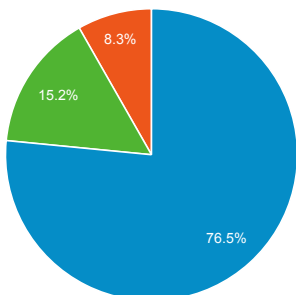

My Dashboard

Jan 1, 2021 - Jan 31, 2021
Compare to: Dec 1, 2020 - Dec 31, 2020

All Users
+0.00% Sessions

Visits

Jan 1, 2021 - Jan 31, 2021

13,593

% of Total: 100.00% (13,593)

Dec 1, 2020 - Dec 31, 2020

15,014

% of Total: 100.00% (15,014)

Visits and Visits

Jan 1, 2021 - Jan 31, 2021:

● Sessions

Dec 1, 2020 - Dec 31, 2020:

● Sessions

Visits by Traffic Type

■ organic ■ direct ■ referral

Jan 1, 2021 - Jan 31, 2021

Dec 1, 2020 - Dec 31, 2020

Visits and Pageviews by Mobile

Mobile

Avg. Visit Duration

Jan 1, 2021 - Jan 31, 2021: ● Avg. Session Duration

Dec 1, 2020 - Dec 31, 2020: ● Avg. Session Duration

Visits and Avg. Visit Duration by Country / Territory

Country	Sessions	Avg. Session Duration
India		
Jan 1, 2021 - Jan 31, 2021	2,987	00:01:18
Dec 1, 2020 - Dec 31, 2020	3,079	00:01:25
% Change	-2.99%	-8.23%
United States		
Jan 1, 2021 - Jan 31, 2021	1,829	00:01:24
Dec 1, 2020 - Dec 31, 2020	2,502	00:01:18
% Change	-26.90%	7.98%
China		
Jan 1, 2021 - Jan 31, 2021	1,086	00:00:38
Dec 1, 2020 - Dec 31, 2020	969	00:00:46
% Change	12.07%	-17.08%
Turkey		
Jan 1, 2021 - Jan 31, 2021	568	00:01:48
Dec 1, 2020 - Dec 31, 2020	592	00:02:16
% Change	-4.05%	-20.34%
United Kingdom		
Jan 1, 2021 - Jan 31, 2021	543	00:00:51
Dec 1, 2020 - Dec 31, 2020	590	00:02:21
% Change	-7.97%	-63.69%
Germany		