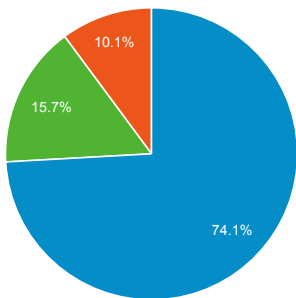

My Dashboard

Jan 1, 2021 - Jan 31, 2021
Compare to: Dec 1, 2020 - Dec 31, 2020

All Users
+0.00% Sessions

Visits

Jan 1, 2021 - Jan 31, 2021

13,593

% of Total: 100.00% (13,593)

Dec 1, 2020 - Dec 31, 2020

15,014

% of Total: 100.00% (15,014)

Visits and Visits

Jan 1, 2021 - Jan 31, 2021:

● Sessions

Dec 1, 2020 - Dec 31, 2020:

● Sessions

Visits by Traffic Type

■ organic ■ direct ■ referral

Jan 1, 2021 - Jan 31, 2021

Dec 1, 2020 - Dec 31, 2020

Visits and Pageviews by Mobile

Mobile

Avg. Visit Duration

Jan 1, 2021 - Jan 31, 2021: ● Avg. Session Duration

Dec 1, 2020 - Dec 31, 2020: ● Avg. Session Duration

Visits and Avg. Visit Duration by Country / Territory

Country	Sessions	Avg. Session Duration
India		
Jan 1, 2021 - Jan 31, 2021	2,987	00:01:18
Dec 1, 2020 - Dec 31, 2020	3,079	00:01:25
% Change	-2.99%	-8.23%
United States		
Jan 1, 2021 - Jan 31, 2021	1,829	00:01:24
Dec 1, 2020 - Dec 31, 2020	2,502	00:01:18
% Change	-26.90%	7.98%
China		
Jan 1, 2021 - Jan 31, 2021	1,086	00:00:38
Dec 1, 2020 - Dec 31, 2020	969	00:00:46
% Change	12.07%	-17.08%
Turkey		
Jan 1, 2021 - Jan 31, 2021	568	00:01:48
Dec 1, 2020 - Dec 31, 2020	592	00:02:16
% Change	-4.05%	-20.34%
United Kingdom		
Jan 1, 2021 - Jan 31, 2021	543	00:00:51
Dec 1, 2020 - Dec 31, 2020	590	00:02:21
% Change	-7.97%	-63.69%
Germany		