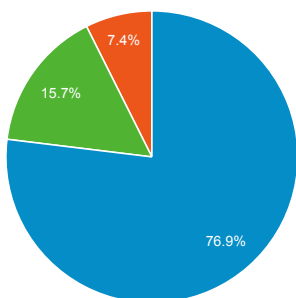

My Dashboard

Jan 1, 2018 - Jan 31, 2018
Compare to: Dec 1, 2017 - Dec 31, 2017

All Users
+0.00% Sessions

Visits

Jan 1, 2018 - Jan 31, 2018

11,838
% of Total: 100.00% (11,838)

Dec 1, 2017 - Dec 31, 2017

12,562
% of Total: 100.00% (12,562)

Visits

Jan 1, 2018 - Jan 31, 2018:

● Sessions

Dec 1, 2017 - Dec 31, 2017:

● Sessions

Visits by Traffic Type

organic direct referral
twitter www.bit.ly/2mymMAh
Other

Jan 1, 2018 - Jan 31, 2018

Dec 1, 2017 - Dec 31, 2017

Avg. Visit Duration

Jan 1, 2018 - Jan 31, 2018: ● Avg. Session Duration

Dec 1, 2017 - Dec 31, 2017: ● Avg. Session Duration

Visits and Avg. Visit Duration by Country / Territory

Country	Sessions	Avg. Session Duration
United States		
Jan 1, 2018 - Jan 31, 2018	2,332	00:01:19
Dec 1, 2017 - Dec 31, 2017	2,446	00:01:25
% Change	-4.66%	-6.72%
India		
Jan 1, 2018 - Jan 31, 2018	1,745	00:01:33
Dec 1, 2017 - Dec 31, 2017	2,208	00:01:35
% Change	-20.97%	-2.07%
United Kingdom		
Jan 1, 2018 - Jan 31, 2018	577	00:01:28
Dec 1, 2017 - Dec 31, 2017	514	00:01:44
% Change	12.26%	-15.38%
Germany		
Jan 1, 2018 - Jan 31, 2018	540	00:01:27
Dec 1, 2017 - Dec 31, 2017	459	00:02:24
% Change	17.65%	-39.32%
Canada		
Jan 1, 2018 - Jan 31, 2018	332	00:01:03
Dec 1, 2017 - Dec 31, 2017	407	00:01:34
% Change	-18.43%	-32.83%