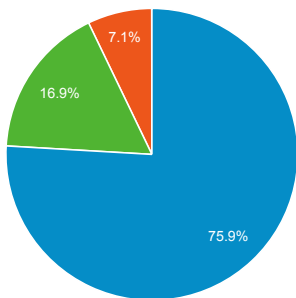

My Dashboard

Jan 1, 2018 - Jan 31, 2018
Compare to: Dec 1, 2017 - Dec 31, 2017

All Users
+0.00% Sessions

Visits

Jan 1, 2018 - Jan 31, 2018

11,838
% of Total: 100.00% (11,838)

Dec 1, 2017 - Dec 31, 2017

12,562
% of Total: 100.00% (12,562)

Visits

Jan 1, 2018 - Jan 31, 2018:

● Sessions

Dec 1, 2017 - Dec 31, 2017:

● Sessions

Visits by Traffic Type

organic direct referral
twitter www.bit.ly/2mymMAh
Other

Jan 1, 2018 - Jan 31, 2018

Dec 1, 2017 - Dec 31, 2017

Avg. Visit Duration

Jan 1, 2018 - Jan 31, 2018: ● Avg. Session Duration

Dec 1, 2017 - Dec 31, 2017: ● Avg. Session Duration

Visits and Avg. Visit Duration by Country / Territory

Country	Sessions	Avg. Session Duration
United States		
Jan 1, 2018 - Jan 31, 2018	2,332	00:01:19
Dec 1, 2017 - Dec 31, 2017	2,446	00:01:25
% Change	-4.66%	-6.72%
India		
Jan 1, 2018 - Jan 31, 2018	1,745	00:01:33
Dec 1, 2017 - Dec 31, 2017	2,208	00:01:35
% Change	-20.97%	-2.07%
United Kingdom		
Jan 1, 2018 - Jan 31, 2018	577	00:01:28
Dec 1, 2017 - Dec 31, 2017	514	00:01:44
% Change	12.26%	-15.38%
Germany		
Jan 1, 2018 - Jan 31, 2018	540	00:01:27
Dec 1, 2017 - Dec 31, 2017	459	00:02:24
% Change	17.65%	-39.32%
Canada		
Jan 1, 2018 - Jan 31, 2018	332	00:01:03
Dec 1, 2017 - Dec 31, 2017	407	00:01:34
% Change	-18.43%	-32.83%