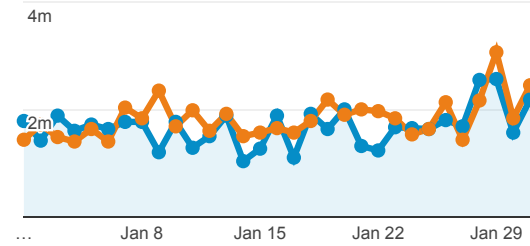

My Dashboard

Jan 1, 2018 - Jan 31, 2018
Compare to: Dec 1, 2017 - Dec 31, 2017

All Users
+0.00% Sessions

Visits

Jan 1, 2018 - Jan 31, 2018

11,838
% of Total: 100.00% (11,838)

Dec 1, 2017 - Dec 31, 2017

12,562
% of Total: 100.00% (12,562)

Visits

Jan 1, 2018 - Jan 31, 2018:

● Sessions

Dec 1, 2017 - Dec 31, 2017:

● Sessions

Visits by Traffic Type

organic direct referral
twitter www.bit.ly/2mymMAh
Other

Jan 1, 2018 - Jan 31, 2018

Dec 1, 2017 - Dec 31, 2017

Avg. Visit Duration

Jan 1, 2018 - Jan 31, 2018: ● Avg. Session Duration

Dec 1, 2017 - Dec 31, 2017: ● Avg. Session Duration

Visits and Avg. Visit Duration by Country / Territory

Country	Sessions	Avg. Session Duration
United States		
Jan 1, 2018 - Jan 31, 2018	2,332	00:01:19
Dec 1, 2017 - Dec 31, 2017	2,446	00:01:25
% Change	-4.66%	-6.72%
India		
Jan 1, 2018 - Jan 31, 2018	1,745	00:01:33
Dec 1, 2017 - Dec 31, 2017	2,208	00:01:35
% Change	-20.97%	-2.07%
United Kingdom		
Jan 1, 2018 - Jan 31, 2018	577	00:01:28
Dec 1, 2017 - Dec 31, 2017	514	00:01:44
% Change	12.26%	-15.38%
Germany		
Jan 1, 2018 - Jan 31, 2018	540	00:01:27
Dec 1, 2017 - Dec 31, 2017	459	00:02:24
% Change	17.65%	-39.32%
Canada		
Jan 1, 2018 - Jan 31, 2018	332	00:01:03
Dec 1, 2017 - Dec 31, 2017	407	00:01:34
% Change	-18.43%	-32.83%