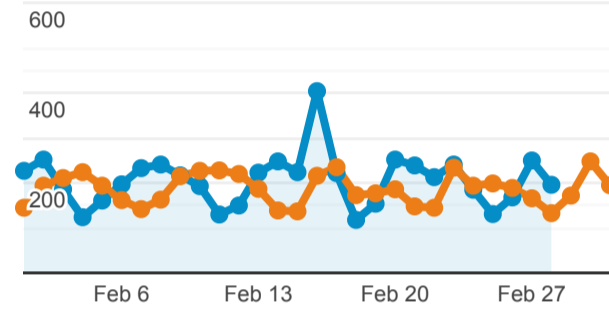

**My Dashboard**

Feb 1, 2023 - Feb 28, 2023  
Compare to: Jan 1, 2023 - Jan 31, 2023

**All Users**  
+0.00% Sessions

**Visits**

Feb 1, 2023 - Feb 28, 2023

**5,751**

% of Total: 100.00% (5,751)

Jan 1, 2023 - Jan 31, 2023

**5,767**

% of Total: 100.00% (5,767)

**Visits and Visits**

Feb 1, 2023 - Feb 28, 2023: Sessions

Jan 1, 2023 - Jan 31, 2023: Sessions

**Visits by Traffic Type**

organic direct referral

Feb 1, 2023 - Feb 28, 2023

**Avg. Visit Duration**

Feb 1, 2023 - Feb 28, 2023: Avg. Session Duration

Jan 1, 2023 - Jan 31, 2023: Avg. Session Duration

**Visits and Avg. Visit Duration by Country / Territory**

Country	Sessions	Avg. Session Duration
<b>India</b>		
Feb 1, 2023 - Feb 28, 2023	1,136	00:01:09
Jan 1, 2023 - Jan 31, 2023	948	00:00:57
<b>% Change</b>	<b>19.83%</b>	<b>20.91%</b>
<b>United States</b>		
Feb 1, 2023 - Feb 28, 2023	1,071	00:01:02
Jan 1, 2023 - Jan 31, 2023	942	00:01:05
<b>% Change</b>	<b>13.69%</b>	<b>-4.65%</b>
<b>China</b>		
Feb 1, 2023 - Feb 28, 2023	316	00:01:04
Jan 1, 2023 - Jan 31, 2023	354	00:00:45
<b>% Change</b>	<b>-10.73%</b>	<b>42.48%</b>
<b>Germany</b>		
Feb 1, 2023 - Feb 28, 2023	275	00:00:58
Jan 1, 2023 - Jan 31, 2023	269	00:01:31
<b>% Change</b>	<b>2.23%</b>	<b>-35.93%</b>
<b>United Kingdom</b>		
Feb 1, 2023 - Feb 28, 2023	207	00:01:05
Jan 1, 2023 - Jan 31, 2023	200	00:00:44
<b>% Change</b>	<b>3.50%</b>	<b>46.58%</b>
<b>Canada</b>		
Feb 1, 2023 - Feb 28, 2023	176	00:01:05
Jan 1, 2023 - Jan 31, 2023	163	00:00:35
<b>% Change</b>	<b>7.98%</b>	<b>85.72%</b>
<b>Italy</b>		
Feb 1, 2023 - Feb 28, 2023	134	00:01:15
Jan 1, 2023 - Jan 31, 2023	135	00:01:35
<b>% Change</b>	<b>-0.74%</b>	<b>-21.38%</b>
<b>France</b>		
Feb 1, 2023 - Feb 28, 2023	120	00:01:21
Jan 1, 2023 - Jan 31, 2023	127	00:02:39
<b>% Change</b>	<b>-5.51%</b>	<b>-48.94%</b>
<b>Philippines</b>		
Feb 1, 2023 - Feb 28, 2023	115	00:00:14
Jan 1, 2023 - Jan 31, 2023	88	00:00:28
<b>% Change</b>	<b>30.68%</b>	<b>-48.56%</b>
<b>Mexico</b>		