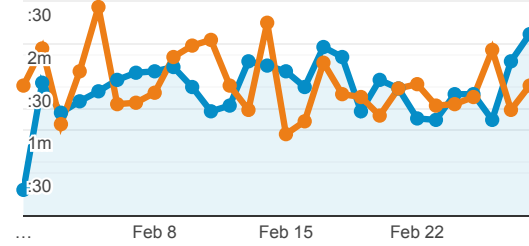

12,693

% of Total: 100.00% (12,693)

Visits

Feb 1, 2021 - Feb 28, 2021:

● Sessions

Jan 4, 2021 - Jan 31, 2021:

● Sessions

Visits by Traffic Type

■ organic ■ direct ■ referral

Feb 1, 2021 - Feb 28, 2021

Jan 4, 2021 - Jan 31, 2021

Visits and Pageviews by Mobile

Mobile

Avg. Visit Duration

Feb 1, 2021 - Feb 28, 2021: ● Avg. Session Duration

Jan 4, 2021 - Jan 31, 2021: ● Avg. Session Duration

Visits and Avg. Visit Duration by Country / Territory

Country	Sessions	Avg. Session Duration
India		
Feb 1, 2021 - Feb 28, 2021	3,563	00:01:37
Jan 4, 2021 - Jan 31, 2021	2,781	00:01:16
% Change	28.12%	27.69%
United States		
Feb 1, 2021 - Feb 28, 2021	3,025	00:01:10
Jan 4, 2021 - Jan 31, 2021	1,743	00:01:24
% Change	73.55%	-16.90%
China		
Feb 1, 2021 - Feb 28, 2021	980	00:00:25
Jan 4, 2021 - Jan 31, 2021	948	00:00:37
% Change	3.38%	-32.52%
Germany		
Feb 1, 2021 - Feb 28, 2021	575	00:01:13
Jan 4, 2021 - Jan 31, 2021	460	00:01:55
% Change	25.00%	-36.84%
United Kingdom		
Feb 1, 2021 - Feb 28, 2021	543	00:01:42
Jan 4, 2021 - Jan 31, 2021	525	00:00:53
% Change	3.43%	91.65%
Canada		

% New Visits

Feb 1, 2021 - Feb 28, 2021

75.09%

Avg for View: 75.09% (0.00%)

Jan 4, 2021 - Jan 31, 2021

78.88%

Avg for View: 78.88% (0.00%)

Unique Visitors