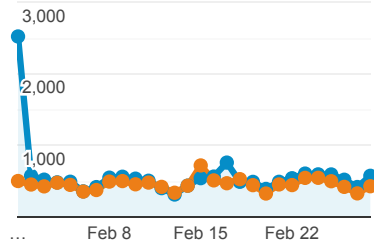

My Dashboard

Feb 1, 2021 - Feb 28, 2021
Compare to: Jan 4, 2021 - Jan 31, 2021

All Users
+0.00% Sessions

Visits

Feb 1, 2021 - Feb 28, 2021

16,113

% of Total: 100.00% (16,113)

Jan 4, 2021 - Jan 31, 2021

12,693

% of Total: 100.00% (12,693)

Visits

Feb 1, 2021 - Feb 28, 2021:

● Sessions

Jan 4, 2021 - Jan 31, 2021:

● Sessions

Visits by Traffic Type

■ organic ■ direct ■ referral

Feb 1, 2021 - Feb 28, 2021

Jan 4, 2021 - Jan 31, 2021

Visits and Pageviews by Mobile

Mobile

Avg. Visit Duration

Feb 1, 2021 - Feb 28, 2021: ● Avg. Session Duration

Jan 4, 2021 - Jan 31, 2021: ● Avg. Session Duration

Visits and Avg. Visit Duration by Country / Territory

Country	Sessions	Avg. Session Duration
India		
Feb 1, 2021 - Feb 28, 2021	3,563	00:01:37
Jan 4, 2021 - Jan 31, 2021	2,781	00:01:16
% Change	28.12%	27.69%
United States		
Feb 1, 2021 - Feb 28, 2021	3,025	00:01:10
Jan 4, 2021 - Jan 31, 2021	1,743	00:01:24
% Change	73.55%	-16.90%
China		
Feb 1, 2021 - Feb 28, 2021	980	00:00:25
Jan 4, 2021 - Jan 31, 2021	948	00:00:37
% Change	3.38%	-32.52%
Germany		
Feb 1, 2021 - Feb 28, 2021	575	00:01:13
Jan 4, 2021 - Jan 31, 2021	460	00:01:55
% Change	25.00%	-36.84%
United Kingdom		
Feb 1, 2021 - Feb 28, 2021	543	00:01:42
Jan 4, 2021 - Jan 31, 2021	525	00:00:53
% Change	3.43%	91.65%
Canada		