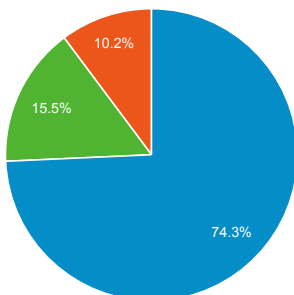

My Dashboard

Feb 1, 2021 - Feb 28, 2021
Compare to: Jan 4, 2021 - Jan 31, 2021

All Users
+0.00% Sessions

Visits

Feb 1, 2021 - Feb 28, 2021

16,113

% of Total: 100.00% (16,113)

Jan 4, 2021 - Jan 31, 2021

12,693

% of Total: 100.00% (12,693)

Visits

Feb 1, 2021 - Feb 28, 2021:

● Sessions

Jan 4, 2021 - Jan 31, 2021:

● Sessions

Visits by Traffic Type

■ organic ■ direct ■ referral

Feb 1, 2021 - Feb 28, 2021

Jan 4, 2021 - Jan 31, 2021

Visits and Pageviews by Mobile

Mobile

Avg. Visit Duration

Feb 1, 2021 - Feb 28, 2021: ● Avg. Session Duration

Jan 4, 2021 - Jan 31, 2021: ● Avg. Session Duration

Visits and Avg. Visit Duration by Country / Territory

Country	Sessions	Avg. Session Duration
India		
Feb 1, 2021 - Feb 28, 2021	3,563	00:01:37
Jan 4, 2021 - Jan 31, 2021	2,781	00:01:16
% Change	28.12%	27.69%
United States		
Feb 1, 2021 - Feb 28, 2021	3,025	00:01:10
Jan 4, 2021 - Jan 31, 2021	1,743	00:01:24
% Change	73.55%	-16.90%
China		
Feb 1, 2021 - Feb 28, 2021	980	00:00:25
Jan 4, 2021 - Jan 31, 2021	948	00:00:37
% Change	3.38%	-32.52%
Germany		
Feb 1, 2021 - Feb 28, 2021	575	00:01:13
Jan 4, 2021 - Jan 31, 2021	460	00:01:55
% Change	25.00%	-36.84%
United Kingdom		
Feb 1, 2021 - Feb 28, 2021	543	00:01:42
Jan 4, 2021 - Jan 31, 2021	525	00:00:53
% Change	3.43%	91.65%
Canada		