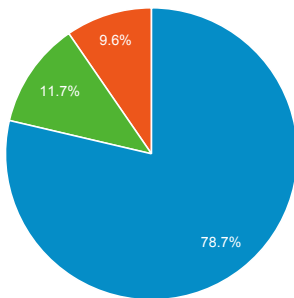

My Dashboard

Feb 1, 2021 - Feb 28, 2021
Compare to: Jan 4, 2021 - Jan 31, 2021

All Users
+0.00% Sessions

Visits

Feb 1, 2021 - Feb 28, 2021

16,113

% of Total: 100.00% (16,113)

Jan 4, 2021 - Jan 31, 2021

12,693

% of Total: 100.00% (12,693)

Visits

Feb 1, 2021 - Feb 28, 2021:

● Sessions

Jan 4, 2021 - Jan 31, 2021:

● Sessions

Visits by Traffic Type

■ organic ■ direct ■ referral

Feb 1, 2021 - Feb 28, 2021

Jan 4, 2021 - Jan 31, 2021

Visits and Pageviews by Mobile

Mobile

Avg. Visit Duration

Feb 1, 2021 - Feb 28, 2021: ● Avg. Session Duration

Jan 4, 2021 - Jan 31, 2021: ● Avg. Session Duration

Visits and Avg. Visit Duration by Country / Territory

Country	Sessions	Avg. Session Duration
India		
Feb 1, 2021 - Feb 28, 2021	3,563	00:01:37
Jan 4, 2021 - Jan 31, 2021	2,781	00:01:16
% Change	28.12%	27.69%
United States		
Feb 1, 2021 - Feb 28, 2021	3,025	00:01:10
Jan 4, 2021 - Jan 31, 2021	1,743	00:01:24
% Change	73.55%	-16.90%
China		
Feb 1, 2021 - Feb 28, 2021	980	00:00:25
Jan 4, 2021 - Jan 31, 2021	948	00:00:37
% Change	3.38%	-32.52%
Germany		
Feb 1, 2021 - Feb 28, 2021	575	00:01:13
Jan 4, 2021 - Jan 31, 2021	460	00:01:55
% Change	25.00%	-36.84%
United Kingdom		
Feb 1, 2021 - Feb 28, 2021	543	00:01:42
Jan 4, 2021 - Jan 31, 2021	525	00:00:53
% Change	3.43%	91.65%
Canada		