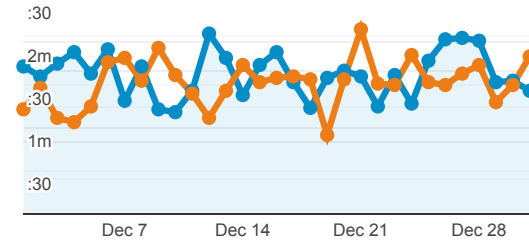

17,164

% of Total: 100.00% (17,164)

Visits and Visits

Dec 1, 2020 - Dec 31, 2020:

● Sessions

Oct 31, 2020 - Nov 30, 2020:

● Sessions

1,000

Visits by Traffic Type

■ organic ■ direct ■ referral

Dec 1, 2020 - Dec 31, 2020

Oct 31, 2020 - Nov 30, 2020

Visits and Pageviews by Mobile

Mobile

Avg. Visit Duration

Dec 1, 2020 - Dec 31, 2020: ● Avg. Session Duration

Oct 31, 2020 - Nov 30, 2020: ● Avg. Session Duration

Visits and Avg. Visit Duration by Country / Territory

Country	Sessions	Avg. Session Duration
India		
Dec 1, 2020 - Dec 31, 2020	3,079	00:01:25
Oct 31, 2020 - Nov 30, 2020	3,486	00:01:32
% Change	-11.68%	-7.64%
United States		
Dec 1, 2020 - Dec 31, 2020	2,502	00:01:18
Oct 31, 2020 - Nov 30, 2020	3,668	00:01:15
% Change	-31.79%	4.61%
China		
Dec 1, 2020 - Dec 31, 2020	969	00:00:46
Oct 31, 2020 - Nov 30, 2020	968	00:01:07
% Change	0.10%	-31.57%
Turkey		
Dec 1, 2020 - Dec 31, 2020	592	00:02:16
Oct 31, 2020 - Nov 30, 2020	379	00:02:21
% Change	56.20%	-3.73%
United Kingdom		
Dec 1, 2020 - Dec 31, 2020	590	00:02:21
Oct 31, 2020 - Nov 30, 2020	606	00:00:52
% Change	-2.64%	173.86%
Germany		