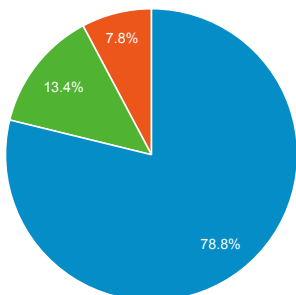

My Dashboard

Dec 1, 2020 - Dec 31, 2020
Compare to: Oct 31, 2020 - Nov 30, 2020

All Users
+0.00% Sessions

Visits

Dec 1, 2020 - Dec 31, 2020

15,014

% of Total: 100.00% (15,014)

Oct 31, 2020 - Nov 30, 2020

17,164

% of Total: 100.00% (17,164)

Visits and Visits

Dec 1, 2020 - Dec 31, 2020:

● Sessions

Oct 31, 2020 - Nov 30, 2020:

● Sessions

1,000

Visits by Traffic Type

■ organic ■ direct ■ referral

Dec 1, 2020 - Dec 31, 2020

Oct 31, 2020 - Nov 30, 2020

Visits and Pageviews by Mobile

Mobile

Avg. Visit Duration

Dec 1, 2020 - Dec 31, 2020: ● Avg. Session Duration

Oct 31, 2020 - Nov 30, 2020: ● Avg. Session Duration

Visits and Avg. Visit Duration by Country / Territory

Country	Sessions	Avg. Session Duration
India		
Dec 1, 2020 - Dec 31, 2020	3,079	00:01:25
Oct 31, 2020 - Nov 30, 2020	3,486	00:01:32
% Change	-11.68%	-7.64%
United States		
Dec 1, 2020 - Dec 31, 2020	2,502	00:01:18
Oct 31, 2020 - Nov 30, 2020	3,668	00:01:15
% Change	-31.79%	4.61%
China		
Dec 1, 2020 - Dec 31, 2020	969	00:00:46
Oct 31, 2020 - Nov 30, 2020	968	00:01:07
% Change	0.10%	-31.57%
Turkey		
Dec 1, 2020 - Dec 31, 2020	592	00:02:16
Oct 31, 2020 - Nov 30, 2020	379	00:02:21
% Change	56.20%	-3.73%
United Kingdom		
Dec 1, 2020 - Dec 31, 2020	590	00:02:21
Oct 31, 2020 - Nov 30, 2020	606	00:00:52
% Change	-2.64%	173.86%
Germany		

Browser