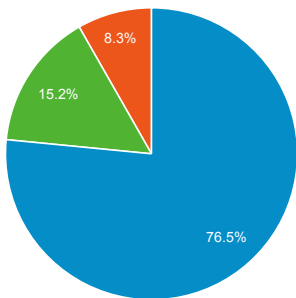

17,164

% of Total: 100.00% (17,164)

Visits and Visits

Dec 1, 2020 - Dec 31, 2020:

● Sessions

Oct 31, 2020 - Nov 30, 2020:

● Sessions

1,000

Visits by Traffic Type

■ organic ■ direct ■ referral

Dec 1, 2020 - Dec 31, 2020

Oct 31, 2020 - Nov 30, 2020

Visits and Pageviews by Mobile

Mobile

Avg. Visit Duration

Dec 1, 2020 - Dec 31, 2020: ● Avg. Session Duration

Oct 31, 2020 - Nov 30, 2020: ● Avg. Session Duration

Visits and Avg. Visit Duration by Country / Territory

Country	Sessions	Avg. Session Duration
India		
Dec 1, 2020 - Dec 31, 2020	3,079	00:01:25
Oct 31, 2020 - Nov 30, 2020	3,486	00:01:32
% Change	-11.68%	-7.64%
United States		
Dec 1, 2020 - Dec 31, 2020	2,502	00:01:18
Oct 31, 2020 - Nov 30, 2020	3,668	00:01:15
% Change	-31.79%	4.61%
China		
Dec 1, 2020 - Dec 31, 2020	969	00:00:46
Oct 31, 2020 - Nov 30, 2020	968	00:01:07
% Change	0.10%	-31.57%
Turkey		
Dec 1, 2020 - Dec 31, 2020	592	00:02:16
Oct 31, 2020 - Nov 30, 2020	379	00:02:21
% Change	56.20%	-3.73%
United Kingdom		
Dec 1, 2020 - Dec 31, 2020	590	00:02:21
Oct 31, 2020 - Nov 30, 2020	606	00:00:52
% Change	-2.64%	173.86%
Germany		