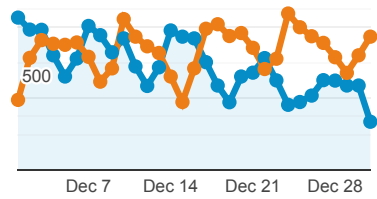

My Dashboard

Dec 1, 2020 - Dec 31, 2020
Compare to: Oct 31, 2020 - Nov 30, 2020

All Users
+0.00% Sessions

Visits

Dec 1, 2020 - Dec 31, 2020

15,014

% of Total: 100.00% (15,014)

Oct 31, 2020 - Nov 30, 2020

17,164

% of Total: 100.00% (17,164)

Visits and Visits

Dec 1, 2020 - Dec 31, 2020:

● Sessions

Oct 31, 2020 - Nov 30, 2020:

● Sessions

1,000

Visits by Traffic Type

■ organic ■ direct ■ referral

Dec 1, 2020 - Dec 31, 2020

Oct 31, 2020 - Nov 30, 2020

Visits and Pageviews by Mobile

Mobile

Avg. Visit Duration

Dec 1, 2020 - Dec 31, 2020: ● Avg. Session Duration

Oct 31, 2020 - Nov 30, 2020: ● Avg. Session Duration

Visits and Avg. Visit Duration by Country / Territory

Country	Sessions	Avg. Session Duration
India		
Dec 1, 2020 - Dec 31, 2020	3,079	00:01:25
Oct 31, 2020 - Nov 30, 2020	3,486	00:01:32
% Change	-11.68%	-7.64%
United States		
Dec 1, 2020 - Dec 31, 2020	2,502	00:01:18
Oct 31, 2020 - Nov 30, 2020	3,668	00:01:15
% Change	-31.79%	4.61%
China		
Dec 1, 2020 - Dec 31, 2020	969	00:00:46
Oct 31, 2020 - Nov 30, 2020	968	00:01:07
% Change	0.10%	-31.57%
Turkey		
Dec 1, 2020 - Dec 31, 2020	592	00:02:16
Oct 31, 2020 - Nov 30, 2020	379	00:02:21
% Change	56.20%	-3.73%
United Kingdom		
Dec 1, 2020 - Dec 31, 2020	590	00:02:21
Oct 31, 2020 - Nov 30, 2020	606	00:00:52
% Change	-2.64%	173.86%
Germany		