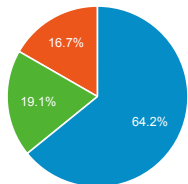

Avg. Time on Page

00:01:39

Avg for View: 00:01:39 (0.00%)

Visits and Avg. Visit Duration by Country / Territory

Country	Sessions	Avg. Session Duration
United States	203,080	00:01:58
India	116,742	00:01:26
Germany	41,156	00:01:44
United Kingdom	34,587	00:01:36
Canada	28,688	00:01:39
China	23,856	00:02:14
France	19,694	00:01:43
Brazil	17,482	00:01:55
Turkey	16,757	00:01:43
Italy	14,479	00:01:45

Visits by Traffic Type

organic referral direct
twitter social Other

Visits and Pageviews by Mobile

Mobile (Including Tablet)	Sessions	Pageviews
No	744,554	1,611,891
Yes	131,080	202,636