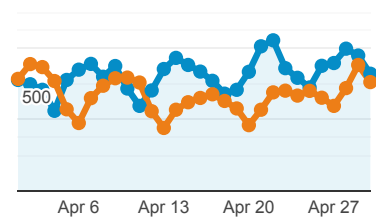

My Dashboard

Apr 1, 2020 - Apr 30, 2020
Compare to: Mar 2, 2020 - Mar 31, 2020

All Users
+0.00% Sessions

Visits

Apr 1, 2020 - Apr 30, 2020

16,256

% of Total: 100.00% (16,256)

Mar 2, 2020 - Mar 31, 2020

13,412

% of Total: 100.00% (13,412)

Visits and Visits

Apr 1, 2020 - Apr 30, 2020:

● Sessions

Mar 2, 2020 - Mar 31, 2020:

● Sessions

1,000

Visits by Traffic Type

■ organic ■ direct ■ referral

Apr 1, 2020 - Apr 30, 2020

Mar 2, 2020 - Mar 31, 2020

Visits and Pageviews by Mobile

Mobile

Avg. Visit Duration

Apr 1, 2020 - Apr 30, 2020: ● Avg. Session Duration

Mar 2, 2020 - Mar 31, 2020: ● Avg. Session Duration

Visits and Avg. Visit Duration by Country / Territory

Country	Sessions	Avg. Session Duration
United States		
Apr 1, 2020 - Apr 30, 2020	4,382	00:01:22
Mar 2, 2020 - Mar 31, 2020	3,291	00:01:22
% Change	33.15%	-0.17%
India		
Apr 1, 2020 - Apr 30, 2020	2,474	00:01:42
Mar 2, 2020 - Mar 31, 2020	1,867	00:01:30
% Change	32.51%	14.05%
Canada		
Apr 1, 2020 - Apr 30, 2020	617	00:01:23
Mar 2, 2020 - Mar 31, 2020	554	00:01:33
% Change	11.37%	-11.37%
United Kingdom		
Apr 1, 2020 - Apr 30, 2020	537	00:02:08
Mar 2, 2020 - Mar 31, 2020	591	00:01:42
% Change	-9.14%	26.03%
China		
Apr 1, 2020 - Apr 30, 2020	476	00:02:11
Mar 2, 2020 - Mar 31, 2020	591	00:00:51
% Change	-19.46%	154.18%
Germany		