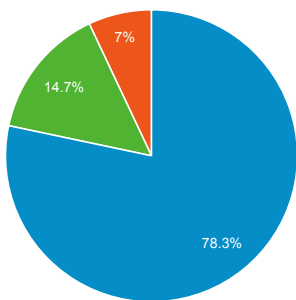

Visits by Traffic Type

■ organic ■ direct ■ referral

Apr 1, 2020 - Apr 30, 2020

Mar 2, 2020 - Mar 31, 2020