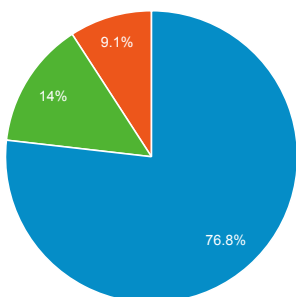

My Dashboard

Apr 1, 2020 - Apr 30, 2020
Compare to: Mar 2, 2020 - Mar 31, 2020

All Users
+0.00% Sessions

Visits

Apr 1, 2020 - Apr 30, 2020

16,256

% of Total: 100.00% (16,256)

Mar 2, 2020 - Mar 31, 2020

13,412

% of Total: 100.00% (13,412)

Visits and Visits

Apr 1, 2020 - Apr 30, 2020:

● Sessions

Mar 2, 2020 - Mar 31, 2020:

● Sessions

1,000

Visits by Traffic Type

■ organic ■ direct ■ referral

Apr 1, 2020 - Apr 30, 2020

Mar 2, 2020 - Mar 31, 2020

Visits and Pageviews by Mobile

Mobile

Avg. Visit Duration

Apr 1, 2020 - Apr 30, 2020: ● Avg. Session Duration

Mar 2, 2020 - Mar 31, 2020: ● Avg. Session Duration

Visits and Avg. Visit Duration by Country / Territory

Country	Sessions	Avg. Session Duration
United States		
Apr 1, 2020 - Apr 30, 2020	4,382	00:01:22
Mar 2, 2020 - Mar 31, 2020	3,291	00:01:22
% Change	33.15%	-0.17%
India		
Apr 1, 2020 - Apr 30, 2020	2,474	00:01:42
Mar 2, 2020 - Mar 31, 2020	1,867	00:01:30
% Change	32.51%	14.05%
Canada		
Apr 1, 2020 - Apr 30, 2020	617	00:01:23
Mar 2, 2020 - Mar 31, 2020	554	00:01:33
% Change	11.37%	-11.37%
United Kingdom		
Apr 1, 2020 - Apr 30, 2020	537	00:02:08
Mar 2, 2020 - Mar 31, 2020	591	00:01:42
% Change	-9.14%	26.03%
China		
Apr 1, 2020 - Apr 30, 2020	476	00:02:11
Mar 2, 2020 - Mar 31, 2020	591	00:00:51
% Change	-19.46%	154.18%
Germany		

Browser