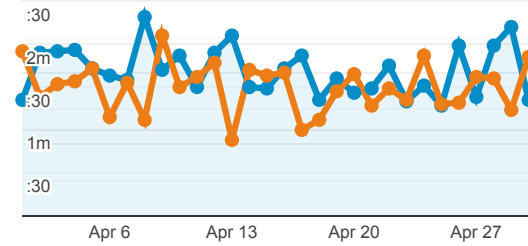

13,412

% of Total: 100.00% (13,412)

Visits and Visits

Apr 1, 2020 - Apr 30, 2020:

● Sessions

Mar 2, 2020 - Mar 31, 2020:

● Sessions

1,000

Visits by Traffic Type

■ organic ■ direct ■ referral

Apr 1, 2020 - Apr 30, 2020

Mar 2, 2020 - Mar 31, 2020

Visits and Pageviews by Mobile

Mobile

Avg. Visit Duration

Apr 1, 2020 - Apr 30, 2020: ● Avg. Session Duration

Mar 2, 2020 - Mar 31, 2020: ● Avg. Session Duration

Visits and Avg. Visit Duration by Country / Territory

Country	Sessions	Avg. Session Duration
United States		
Apr 1, 2020 - Apr 30, 2020	4,382	00:01:22
Mar 2, 2020 - Mar 31, 2020	3,291	00:01:22
% Change	33.15%	-0.17%
India		
Apr 1, 2020 - Apr 30, 2020	2,474	00:01:42
Mar 2, 2020 - Mar 31, 2020	1,867	00:01:30
% Change	32.51%	14.05%
Canada		
Apr 1, 2020 - Apr 30, 2020	617	00:01:23
Mar 2, 2020 - Mar 31, 2020	554	00:01:33
% Change	11.37%	-11.37%
United Kingdom		
Apr 1, 2020 - Apr 30, 2020	537	00:02:08
Mar 2, 2020 - Mar 31, 2020	591	00:01:42
% Change	-9.14%	26.03%
China		
Apr 1, 2020 - Apr 30, 2020	476	00:02:11
Mar 2, 2020 - Mar 31, 2020	591	00:00:51
% Change	-19.46%	154.18%
Germany		