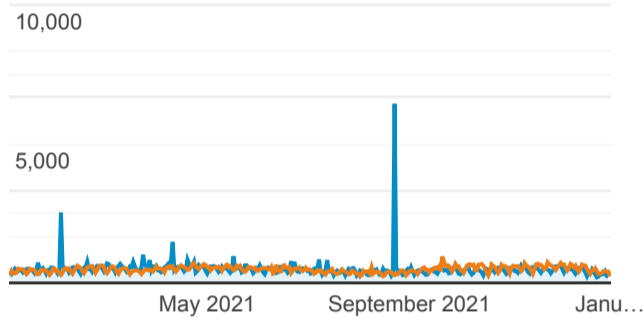

My Dashboard

Jan 1, 2021 - Dec 31, 2021
Compare to: Jan 1, 2020 - Dec 31, 2020

All Users
+0.00% Sessions

Visits

Jan 1, 2021 - Dec 31, 2021

178,081

% of Total: 100.00% (178,081)

Jan 1, 2020 - Dec 31, 2020

173,111

% of Total: 100.00% (173,111)

Visits and Visits

Jan 1, 2021 - Dec 31, 2021: Sessions

Jan 1, 2020 - Dec 31, 2020: Sessions

Visits by Traffic Type

organic direct referral social
Get-Paid-For-Impressions Other

Avg. Visit Duration

Jan 1, 2021 - Dec 31, 2021: Avg. Session Duration

Jan 1, 2020 - Dec 31, 2020: Avg. Session Duration

Visits and Avg. Visit Duration by Country / Territory

Country	Sessions	Avg. Session Duration
India		
Jan 1, 2021 - Dec 31, 2021	47,561	00:01:19
Jan 1, 2020 - Dec 31, 2020	33,498	00:01:33
% Change	41.98%	-15.04%
United States		
Jan 1, 2021 - Dec 31, 2021	30,093	00:01:13
Jan 1, 2020 - Dec 31, 2020	36,970	00:01:20
% Change	-18.60%	-8.80%
China		
Jan 1, 2021 - Dec 31, 2021	14,936	00:00:37
Jan 1, 2020 - Dec 31, 2020	7,613	00:01:07
% Change	96.19%	-43.94%
Germany		
Jan 1, 2021 - Dec 31, 2021	5,385	00:01:53
Jan 1, 2020 - Dec 31, 2020	5,720	00:01:42
% Change	-5.86%	11.20%
United Kingdom		
Jan 1, 2021 - Dec 31, 2021	4,793	00:01:21
Jan 1, 2020 - Dec 31, 2020	6,197	00:01:26
% Change	-22.66%	-6.27%
Turkey		
Jan 1, 2021 - Dec 31, 2021	3,987	00:01:49
Jan 1, 2020 - Dec 31, 2020	4,050	00:01:58
% Change	-1.56%	-7.16%
Canada		
Jan 1, 2021 - Dec 31, 2021	3,761	00:01:24
Jan 1, 2020 - Dec 31, 2020	5,530	00:01:44
% Change	-31.99%	-19.34%
Philippines		
Jan 1, 2021 - Dec 31, 2021	2,532	00:01:27
Jan 1, 2020 - Dec 31, 2020	1,980	00:01:40
% Change	27.88%	-13.59%
France		
Jan 1, 2021 - Dec 31, 2021	2,343	00:01:38
Jan 1, 2020 - Dec 31, 2020	2,611	00:01:46
% Change	-10.26%	-7.10%
Malaysia		

% New Visits

Jan 1, 2021 - Dec 31, 2021	2,290	00:01:49
Jan 1, 2020 - Dec 31, 2020	2,419	00:01:53
% Change	-5.33%	-3.73%

77.75%
Avg for View: 77.75% (0.00%)

Unique Visitors

Jan 1, 2021 - Dec 31, 2021
141,304
% of Total: 100.00% (141,304)