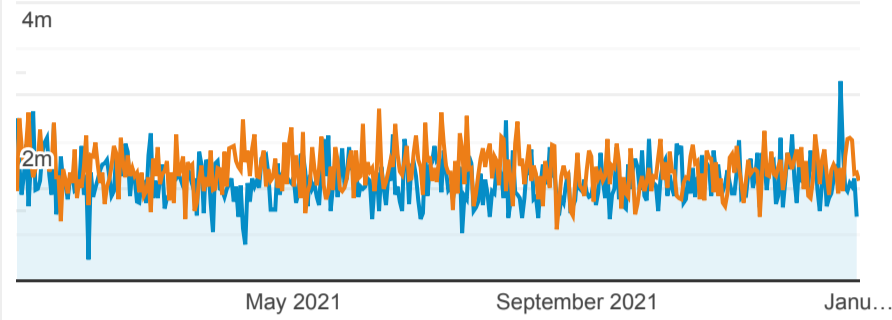

173,111

% of Total: 100.00% (173,111)

Visits and Visits

Jan 1, 2021 - Dec 31, 2021: Sessions

Jan 1, 2020 - Dec 31, 2020: Sessions

Visits by Traffic Type

organic direct referral social
Get-Paid-For-Impressions Other

Jan 1, 2021 - Dec 31, 2021

Jan 1, 2020 - Dec 31, 2020

Visits and Pageviews by Mobile

Mobile (Including Tablet)	Sessions	Pageviews
No		
Jan 1, 2021 - Dec 31, 2021	122,470	217,784
Jan 1, 2020 - Dec 31, 2020	134,999	248,285
% Change	-9.28%	-12.28%
Yes		
Jan 1, 2021 - Dec 31, 2021	55,611	76,586
Jan 1, 2020 - Dec 31, 2020	38,112	57,384
% Change	45.91%	33.46%

Avg. Visit Duration

Jan 1, 2021 - Dec 31, 2021: Avg. Session Duration

Jan 1, 2020 - Dec 31, 2020: Avg. Session Duration

Visits and Avg. Visit Duration by Country / Territory

Country	Sessions	Avg. Session Duration
India		
Jan 1, 2021 - Dec 31, 2021	47,561	00:01:19
Jan 1, 2020 - Dec 31, 2020	33,498	00:01:33
% Change	41.98%	-15.04%
United States		
Jan 1, 2021 - Dec 31, 2021	30,093	00:01:13
Jan 1, 2020 - Dec 31, 2020	36,970	00:01:20
% Change	-18.60%	-8.80%
China		
Jan 1, 2021 - Dec 31, 2021	14,936	00:00:37
Jan 1, 2020 - Dec 31, 2020	7,613	00:01:07
% Change	96.19%	-43.94%
Germany		
Jan 1, 2021 - Dec 31, 2021	5,385	00:01:53
Jan 1, 2020 - Dec 31, 2020	5,720	00:01:42
% Change	-5.86%	11.20%
United Kingdom		
Jan 1, 2021 - Dec 31, 2021	4,793	00:01:21
Jan 1, 2020 - Dec 31, 2020	6,197	00:01:26
% Change	-22.66%	-6.27%
Turkey		
Jan 1, 2021 - Dec 31, 2021	3,987	00:01:49
Jan 1, 2020 - Dec 31, 2020	4,050	00:01:58
% Change	-1.56%	-7.16%
Canada		
Jan 1, 2021 - Dec 31, 2021	3,761	00:01:24
Jan 1, 2020 - Dec 31, 2020	5,530	00:01:44
% Change	-31.99%	-19.34%
Philippines		
Jan 1, 2021 - Dec 31, 2021	2,532	00:01:27
Jan 1, 2020 - Dec 31, 2020	1,980	00:01:40
% Change	27.88%	-13.59%
France		
Jan 1, 2021 - Dec 31, 2021	2,343	00:01:38
Jan 1, 2020 - Dec 31, 2020	2,611	00:01:46
% Change	-10.26%	-7.10%
Malaysia		