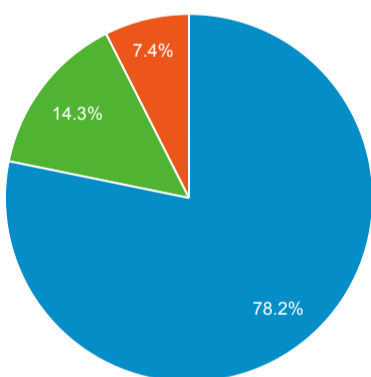

173,111

% of Total: 100.00% (173,111)

Visits and Visits

Jan 1, 2021 - Dec 31, 2021: Sessions

Jan 1, 2020 - Dec 31, 2020: Sessions

Visits by Traffic Type

organic direct referral social
Get-Paid-For-Impressions Other

Jan 1, 2021 - Dec 31, 2021

Jan 1, 2020 - Dec 31, 2020

Visits and Pageviews by Mobile

Mobile (Including Tablet)	Sessions	Pageviews
No		
Jan 1, 2021 - Dec 31, 2021	122,470	217,784
Jan 1, 2020 - Dec 31, 2020	134,999	248,285
% Change	-9.28%	-12.28%
Yes		
Jan 1, 2021 - Dec 31, 2021	55,611	76,586
Jan 1, 2020 - Dec 31, 2020	38,112	57,384
% Change	45.91%	33.46%

Avg. Visit Duration

Jan 1, 2021 - Dec 31, 2021: Avg. Session Duration

Jan 1, 2020 - Dec 31, 2020: Avg. Session Duration

Visits and Avg. Visit Duration by Country / Territory

Country	Sessions	Avg. Session Duration
India		
Jan 1, 2021 - Dec 31, 2021	47,561	00:01:19
Jan 1, 2020 - Dec 31, 2020	33,498	00:01:33
% Change	41.98%	-15.04%
United States		
Jan 1, 2021 - Dec 31, 2021	30,093	00:01:13
Jan 1, 2020 - Dec 31, 2020	36,970	00:01:20
% Change	-18.60%	-8.80%
China		
Jan 1, 2021 - Dec 31, 2021	14,936	00:00:37
Jan 1, 2020 - Dec 31, 2020	7,613	00:01:07
% Change	96.19%	-43.94%
Germany		
Jan 1, 2021 - Dec 31, 2021	5,385	00:01:53
Jan 1, 2020 - Dec 31, 2020	5,720	00:01:42
% Change	-5.86%	11.20%
United Kingdom		
Jan 1, 2021 - Dec 31, 2021	4,793	00:01:21
Jan 1, 2020 - Dec 31, 2020	6,197	00:01:26
% Change	-22.66%	-6.27%
Turkey		
Jan 1, 2021 - Dec 31, 2021	3,987	00:01:49
Jan 1, 2020 - Dec 31, 2020	4,050	00:01:58
% Change	-1.56%	-7.16%
Canada		
Jan 1, 2021 - Dec 31, 2021	3,761	00:01:24
Jan 1, 2020 - Dec 31, 2020	5,530	00:01:44
% Change	-31.99%	-19.34%
Philippines		
Jan 1, 2021 - Dec 31, 2021	2,532	00:01:27
Jan 1, 2020 - Dec 31, 2020	1,980	00:01:40
% Change	27.88%	-13.59%
France		
Jan 1, 2021 - Dec 31, 2021	2,343	00:01:38
Jan 1, 2020 - Dec 31, 2020	2,611	00:01:46
% Change	-10.26%	-7.10%
Malaysia		