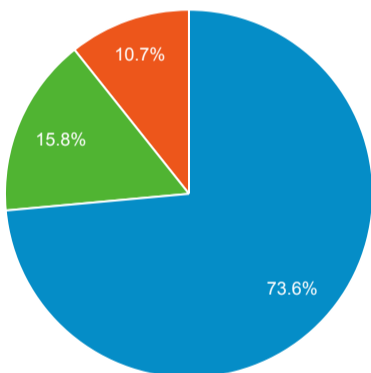

173,111

% of Total: 100.00% (173,111)

Visits and Visits

Jan 1, 2021 - Dec 31, 2021: Sessions

Jan 1, 2020 - Dec 31, 2020: Sessions

Visits by Traffic Type

organic direct referral social
Get-Paid-For-Impressions Other

Jan 1, 2021 - Dec 31, 2021

Jan 1, 2020 - Dec 31, 2020

Visits and Pageviews by Mobile

Mobile (Including Tablet)	Sessions	Pageviews
No		
Jan 1, 2021 - Dec 31, 2021	122,470	217,784
Jan 1, 2020 - Dec 31, 2020	134,999	248,285
% Change	-9.28%	-12.28%
Yes		
Jan 1, 2021 - Dec 31, 2021	55,611	76,586
Jan 1, 2020 - Dec 31, 2020	38,112	57,384
% Change	45.91%	33.46%

Avg. Visit Duration

Jan 1, 2021 - Dec 31, 2021: Avg. Session Duration

Jan 1, 2020 - Dec 31, 2020: Avg. Session Duration

Visits and Avg. Visit Duration by Country / Territory

Country	Sessions	Avg. Session Duration
India		
Jan 1, 2021 - Dec 31, 2021	47,561	00:01:19
Jan 1, 2020 - Dec 31, 2020	33,498	00:01:33
% Change	41.98%	-15.04%
United States		
Jan 1, 2021 - Dec 31, 2021	30,093	00:01:13
Jan 1, 2020 - Dec 31, 2020	36,970	00:01:20
% Change	-18.60%	-8.80%
China		
Jan 1, 2021 - Dec 31, 2021	14,936	00:00:37
Jan 1, 2020 - Dec 31, 2020	7,613	00:01:07
% Change	96.19%	-43.94%
Germany		
Jan 1, 2021 - Dec 31, 2021	5,385	00:01:53
Jan 1, 2020 - Dec 31, 2020	5,720	00:01:42
% Change	-5.86%	11.20%
United Kingdom		
Jan 1, 2021 - Dec 31, 2021	4,793	00:01:21
Jan 1, 2020 - Dec 31, 2020	6,197	00:01:26
% Change	-22.66%	-6.27%
Turkey		
Jan 1, 2021 - Dec 31, 2021	3,987	00:01:49
Jan 1, 2020 - Dec 31, 2020	4,050	00:01:58
% Change	-1.56%	-7.16%
Canada		
Jan 1, 2021 - Dec 31, 2021	3,761	00:01:24
Jan 1, 2020 - Dec 31, 2020	5,530	00:01:44
% Change	-31.99%	-19.34%
Philippines		
Jan 1, 2021 - Dec 31, 2021	2,532	00:01:27
Jan 1, 2020 - Dec 31, 2020	1,980	00:01:40
% Change	27.88%	-13.59%
France		
Jan 1, 2021 - Dec 31, 2021	2,343	00:01:38
Jan 1, 2020 - Dec 31, 2020	2,611	00:01:46
% Change	-10.26%	-7.10%
Malaysia		